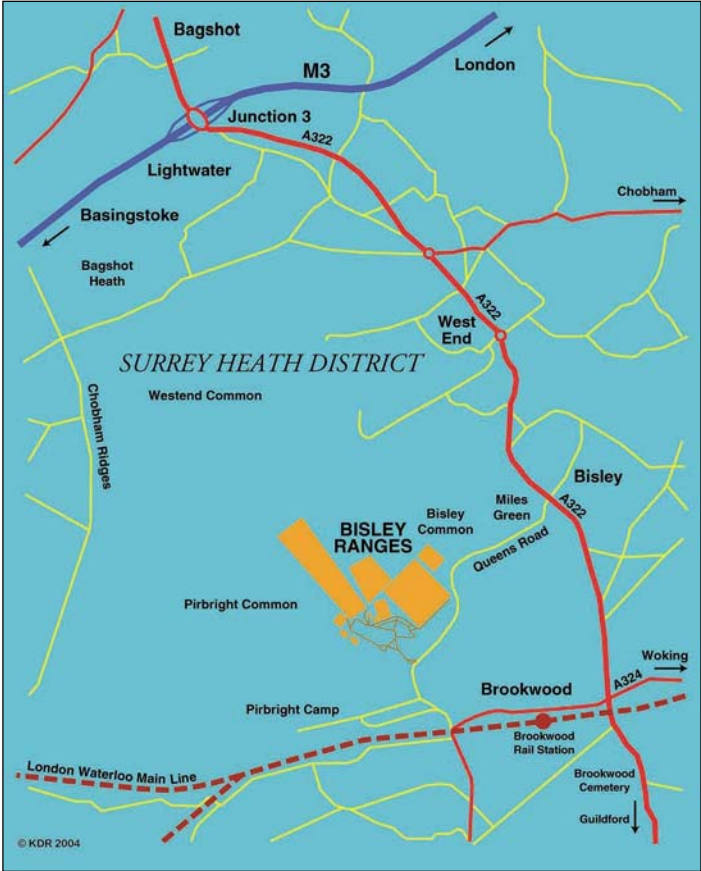

How To Get To The National Shooting Centre, Bisley, Surrey

Directions from the M25 motorway

Local area map