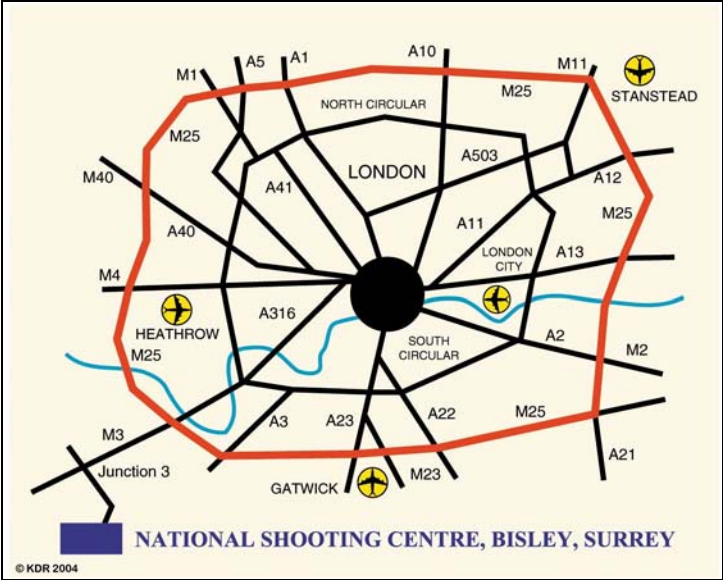

How To Get To The National Shooting Centre, Bisley, Surrey

Directions from the M25 motorway

Local area map